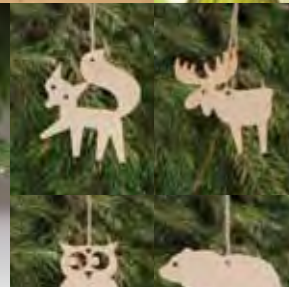

THE REINDEER WISH

By Lori Evert & Per Breiehagen

Following their popular *The Christmas Wish*, this adventure once again features the authors daughter, Anja. This is sure to be another best-seller. Hardcover. **5199.** $17.99

WHO'S THAT KNOCKING ON CHRISTMAS EVE?

By Jan Brett

Who's that knocking on Christmas Eve? Is it the trolls who come every year and gobble up Kyri's feast? Kyri is worried, but when she peeks out and sees the boy from Finnmark and his ice bear, she opens the door and welcomes them in.

Once again, Jan Brett captures the spirit of Christmas in story and illustrations full of mischief and

humor, set in a gorgeous land in the far north (Norway). This is sure to become a Yuletide family favorite. Ages 5 & up. Hardcover.

5200. $16.99

5199

5200

ANIMAL POT GUARDS

Keep your pots from sputtering and bubbling over by venting them with these clever, laser-cut birch pot guards. **5201 to 5204.** $7.00 each

5201

5202

5203

5204

REINDEER SLED SWEDISH TOMTE

Our newest Christmas figure from Sweden. **5205.** $25.00 7.5"

5205

5214

5213

FINNISH HAND-MADE KNIFE

Whether it is fishing or hunting, or simply exploring nature, Finns cherish the outdoors. A good knife is prized for these outings. This beautifully hand-crafted knife combines exotic burlwood, naturally shed reindeer antler and stainless steel. It comes with a hand-tooled leather sheath.

5211. $79.50 3" blade

5211

5212

REINDEER ANTLER GIFTS

The Sami in the far north of Finland collect naturally shed antlers to create these openers & bottle toppers. Every one is unique. Each comes with a story card attached with folk ribbon.

5212. Bottle Opener $22.50 ea.

5213. Bottle Topper $19.00 ea.

CHRISTMAS WISH BLANK NOTECARDS