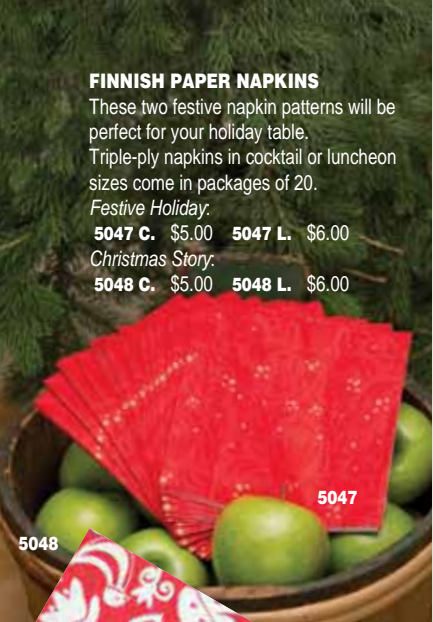

FINNISH PAPER NAPKINS

These two festive napkin patterns will be perfect for your holiday table. Triple-ply napkins in cocktail or luncheon sizes come in packages of 20.

Festive Holiday:

5047 C. $5.00 **5047 L.** $6.00

Christmas Story:

5048 C. $5.00 **5048 L.** $6.00